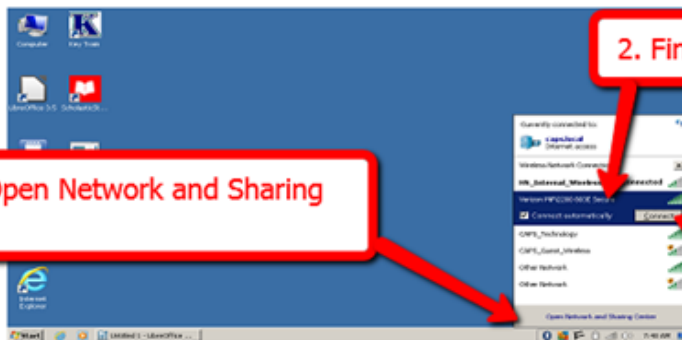

Wireless Configuration Guide

Click on wireless indicator bars

1. Click Open Network and Sharing Center

2. Find your Network and click on it

3. Choose connect

You may be prompted to enter your Security Key or Password. Click OK and then you should be done.