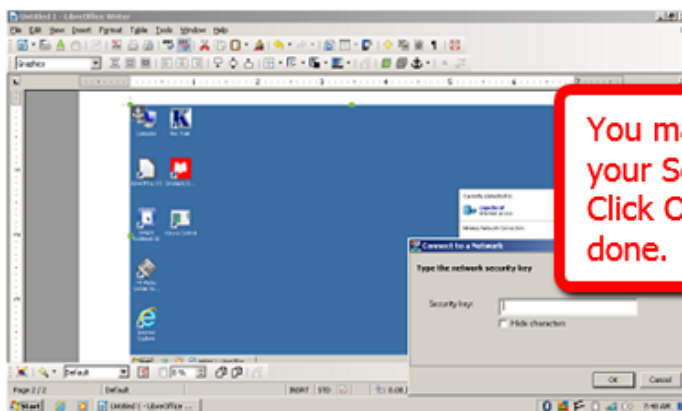

Wireless Configuration Guide

Click on wireless indicator bars

1. Click Open Network and Sharing Center

2. Find your Network and click on it

3. Choose connect

You may be prompted to enter your Security Key or Password. Click OK and then you should be done.